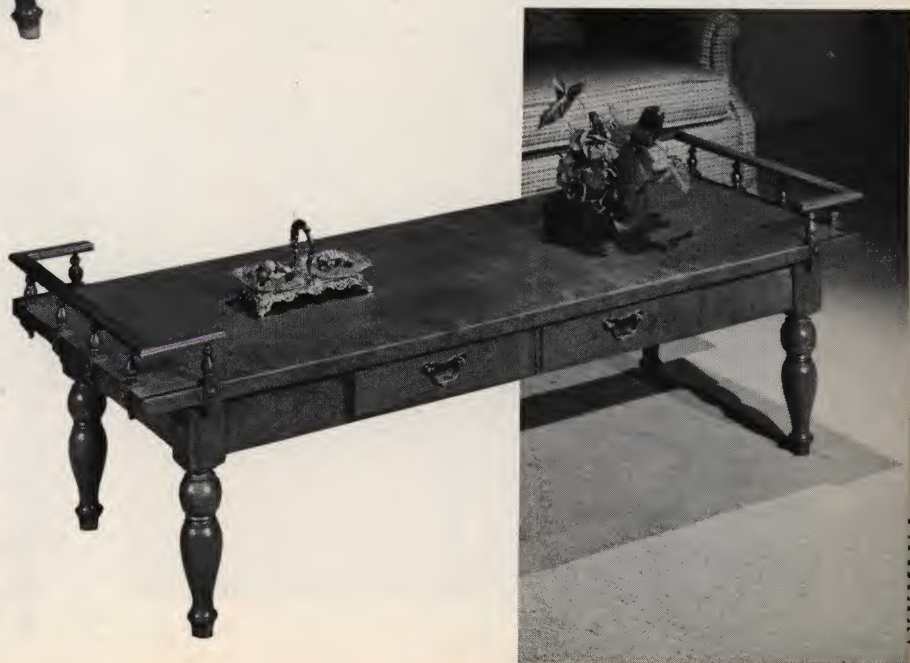

5825

EARLY AMERICAN COCKTAIL TABLE
Constructed of solid Cherry. The one large drawer
has an antiqued brass pull. Antiqued brass ferrules.
Harvest Tone Finish. Top 54 x 21 in. Hgt. to top 15 in.
Hgt. to gallery 17½ in.